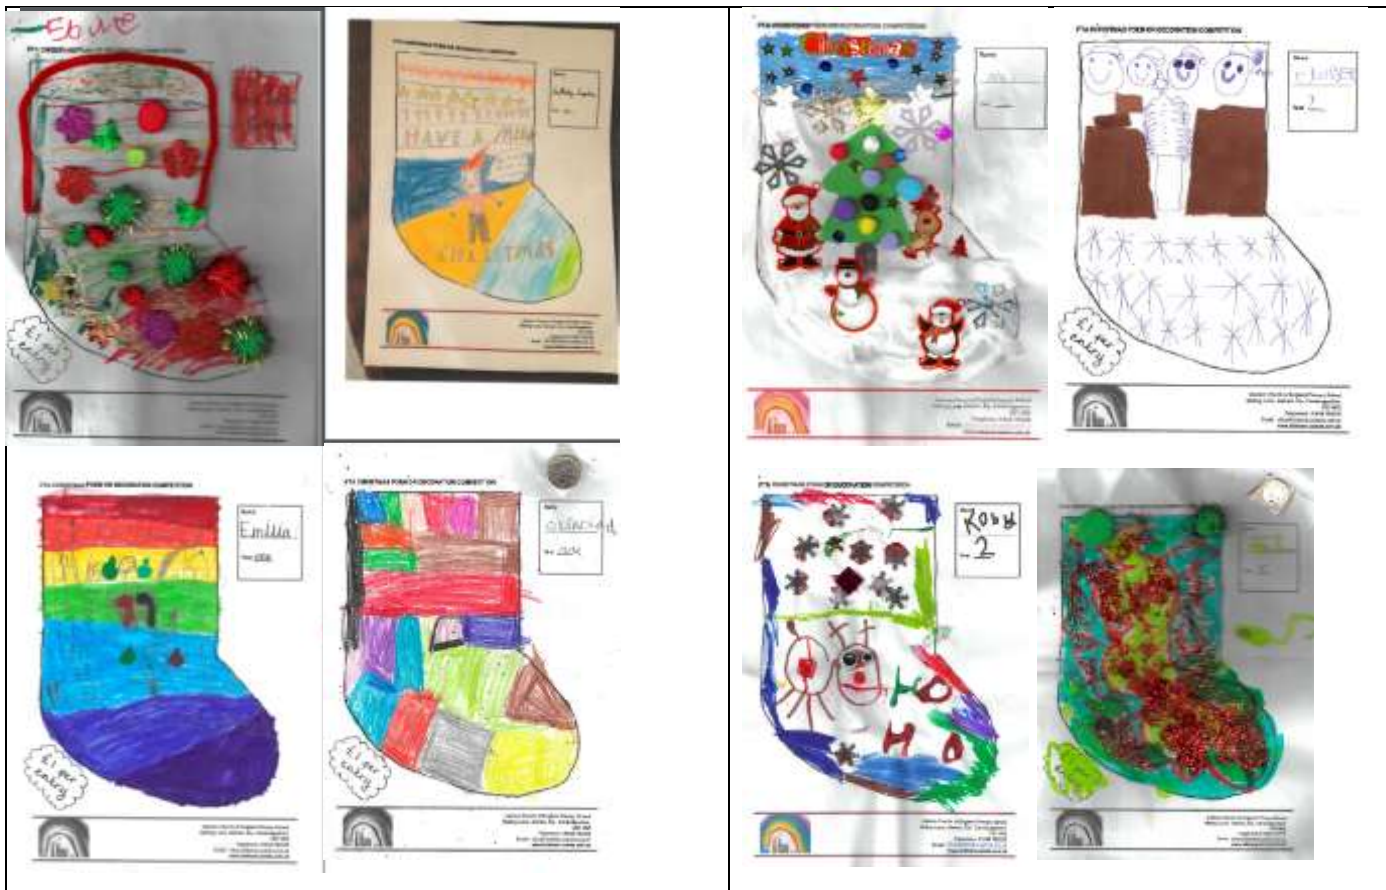

The PTA have 2 great events taking place this week...

*The teddy and bottle tombolas at home time on the 16th December in the playground (- this is also Christmas lunch and Christmas Jumper Day)

Thank you for your generous donations for these tombolas.

Tickets will be £1 for 5

We are looking forward to this final week of term.

Have a wonderful Christmas break and Happy New Year.

We thank you for all your support this term and look forward to seeing staff and children again on the 5th January 2022 for the start of the spring term.

With all best wishes,

Mrs Skillern and the Isleham Primary school team